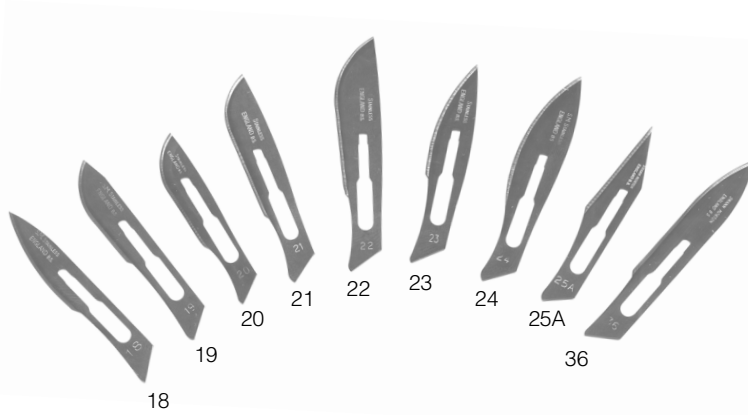

- RS-9801-10** Sterile Scalpel Blades
- RS-9801-11** interchangeable
- RS-9801-12** nos. 10, 11, 12, 12D, 14,
- RS-9801-12D** 15, 15C
- RS-9801-14** for use with handles
- RS-9801-15** #3 & #7
- RS-9801-15C** box of 100

- RS-9861-18** Sterile Scalpel Blades
- RS-9861-19** interchangeable
- RS-9861-20** nos. 18, 19, 20, 21, 22,
- RS-9861-21** 23, 24, 25A, 36
- RS-9861-22** for use with handle #4
- RS-9861-23** box of 100
- RS-9861-24**
- RS-9861-25A**
- RS-9861-36**